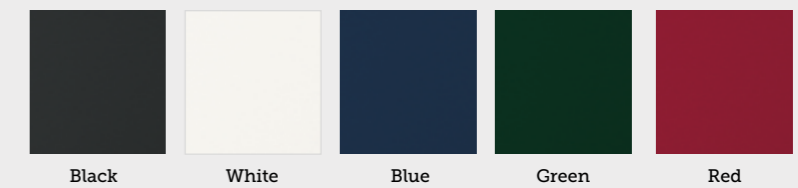

Designer glazing.

Carefully crafted specialist glass designs have been exclusively created for the Virtu-AL door range.

Personalise your door.

Superior Colours.

Standard Colours.

Colour Match.

Much like aluminium doors, Virtu-AL can be powder-coated with any RAL colour in our state-of-the-art paint studio.

Colours as accurate as the printing process allows. Due to the hand staining and painting process we can't guarantee an exact colour match between the door and the external door frame.

Como VX.

Glazing: Glazed
Colour: Anthracite

Glazing: Claro
Colour: Midnight

Como ZY.

Glazing: Claro
Colour: Anthracite

Glazing: Glazed
Colour: Green

Glazing: Belice
Colour: Black

Glazing: Cresto
Colour: Pebble

Glazing: Cresto
Colour: Black

Glazing: Belice
Colour: Silver Grey

Delio Z3.

Glazing: Glazed
Colour: Anthracite

Glazing: Claro
Colour: Black

Vico V4.

Glazing: N/A
Colour: Silver Grey

Glazing: Glazed
Colour: Black

Glazing: Fora
Colour: Pebble

Glazing: Belice
Colour: Plum