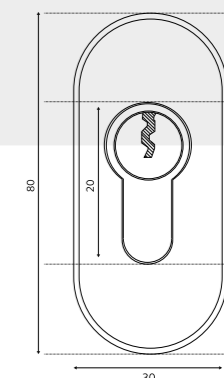

Pull Bar
400mm, 900mm, 1500mm

Flat Pull Bar
400mm, 800mm, 1600mm

Lever Handle

Centre Escutcheon

D Bar

Letterplate

Virtu-AL is part of the formidable collection of doors from Virtuoso. For details of alternative doors in the Virtuoso range, visit: